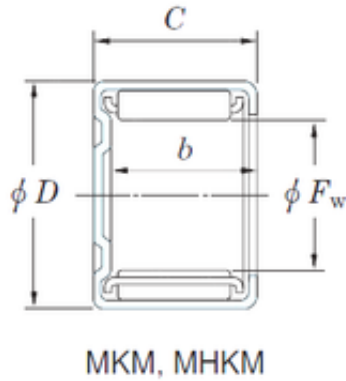

## KOYO 14MKM2012 needle roller bearings

Bearing No. 14MKM2012

Size	14x20x12 mm
Bore Diameter	14 mm
Outer Diameter	20 mm
Width	12 mm
Fw	14 mm
D	20 mm
C	12 mm
b	9,3 mm
Weight	0,011 Kg
Basic dynamic load rating (C)	6,1 kN
Basic static load rating (C0)	7,2 kN