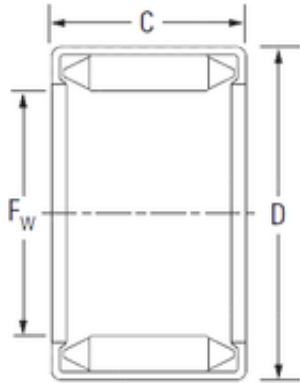

KOYO PRECISION AXLE CORP.

KOYO DL 14 12 needle roller bearings

Bearing No. DL 14 12

Size	14x20x12 mm
Bore Diameter	14 mm
Outer Diameter	20 mm
Width	12 mm
Fw	14 mm
D	20 mm
C	12 mm
Weight	0.011 Kg
Basic dynamic load rating (C)	7.90 kN

DL 14 12 Bearing 2D drawings and 3D CAD models