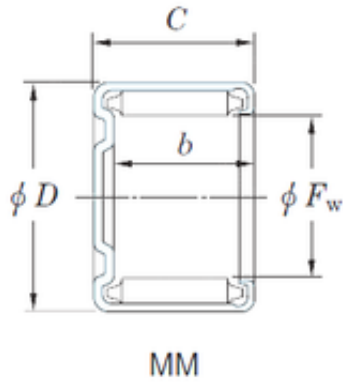

KOYO PRECISION AXLE CORP.

KOYO 14MM2012 needle roller bearings

Bearing No. 14MM2012

Size	14x20x12 mm
Bore Diameter	14 mm
Outer Diameter	20 mm
Width	12 mm
Fw	14 mm
D	20 mm
C	12 mm
b	9,6 mm
Weight	0,012 Kg
Basic dynamic load rating (C)	9,15 kN
Basic static load rating (C0)	14,6 kN

14MM2012 Bearing 2D drawings and 3D CAD models