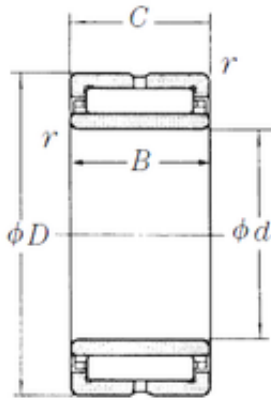

# KOYO PRECISION AXLE CORP.

160 mm x 220 mm x 60 mm NSK NA4932  
needle roller bearings

Bearing No. NA4932

Size	160x220x60 mm
Bore Diameter	160 mm
Outer Diameter	220 mm
Width	60 mm
d	160 mm
Fw	180 mm
D	220 mm
B	60 mm
C	60 mm
r min.	2 mm
Weight	6,6 Kg
Basic dynamic load rating (C)	325 kN
Basic static load rating (C0)	695 kN

NA4932 Bearing 2D drawings and 3D CAD models