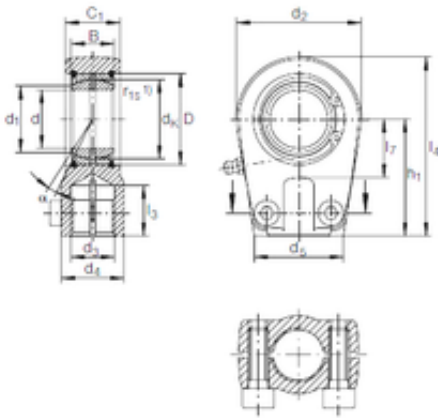

KOYO PRECISION AXLE CORP.

25 mm x 42 mm x 20 mm INA GIHRK 25 DO plain bearings

Bearing No. GIHRK 25 DO

GIHRK 25 DO Bearing 2D drawings and 3D CAD models

Size	25x42x20 mm
Bore Diameter	25 mm
Outer Diameter	42 mm
Width	20 mm
d	25 mm
D	42 mm
B	20 mm
d1	29,3 mm
d2	56 mm
d4	25 mm
dk	35,5 mm
h1	50 mm
Thread (G)	M16X1,5