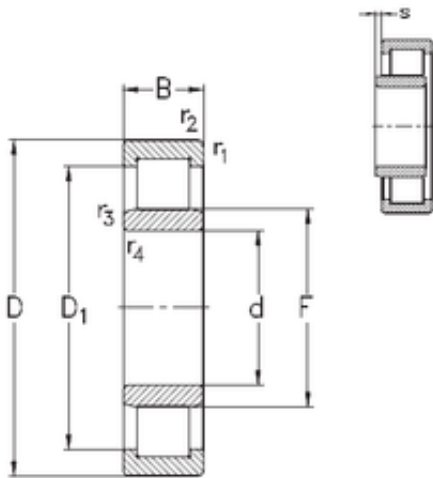

KOYO PRECISION AXLE CORP.

260 mm x 480 mm x 80 mm NKE NU252-E-MPA cylindrical roller bearings

Bearing No. NU252-E-MPA

Size	260x480x80 mm
Bore Diameter	260 mm
Outer Diameter	480 mm
Width	80 mm
d	260 mm
F	320 mm
D	480 mm
B	80 mm
C	80 mm
r1 min.	5 mm
r2 min.	5 mm
r3 min.	5 mm
r4 min.	5 mm
S	6,2 mm
Weight	68,3 Kg
Basic dynamic load rating (C)	1344 kN
Basic static load rating (C0)	1916 kN

NU252-E-MPA Bearing 2D drawings and 3D CAD models