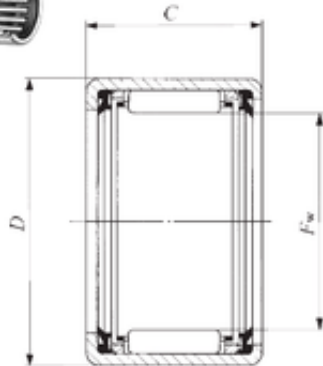

## IKO TLA 2820 UU needle roller bearings

Bearing No. TLA 2820 UU

Size	28x35x20 mm
Bore Diameter	28 mm
Outer Diameter	35 mm
Width	20 mm
Fw	28 mm
D	35 mm
C	20 mm
Weight	0,0365 Kg
Basic dynamic load rating (C)	13,8 kN
Basic static load rating (C0)	23,5 kN

TLA 2820 UU Bearing 2D drawings and 3D CAD models