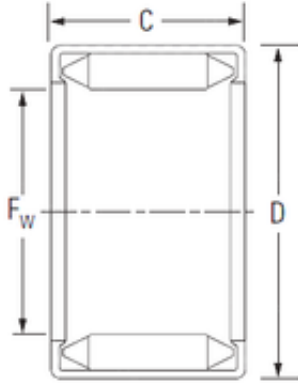

KOYO PRECISION AXLE CORP.

KOYO 28BM3520 needle roller bearings

Bearing No. 28BM3520

Size	28x35x20 mm
Bore Diameter	28 mm
Outer Diameter	35 mm
Width	20 mm
Fw	28 mm
D	35 mm
C	20 mm
Weight	0,118 Kg
Basic dynamic load rating (C)	25,7 kN
Basic static load rating (C0)	58,3 kN

28BM3520 Bearing 2D drawings and 3D CAD models