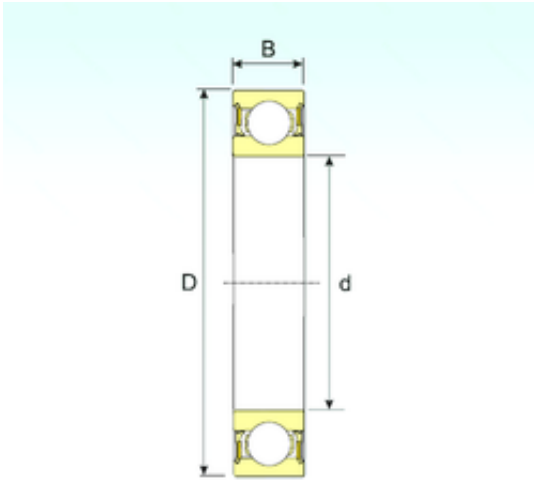

KOYO PRECISION AXLE CORP.

60 mm x 78 mm x 10 mm ISB 61812-2RZ deep groove ball bearings

Bearing No. 61812-2RZ

Size	60x78x10 mm
Bore Diameter	60 mm
Outer Diameter	78 mm
Width	10 mm
d	60 mm
D	78 mm
B	10 mm
C	10 mm
Weight	0,11 Kg
Basic dynamic load rating (C)	11,67 kN
Basic static load rating (C0)	11,18 kN

61812-2RZ Bearing 2D drawings and 3D CAD models