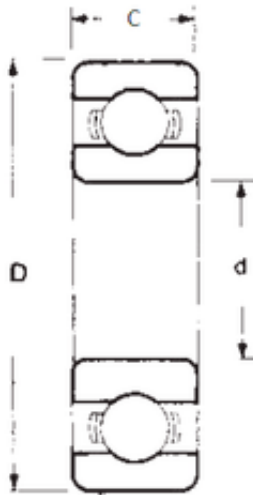

KOYO PRECISION AXLE CORP.

60 mm x 78 mm x 10 mm FBJ 6812 deep groove ball bearings

Bearing No. 6812

Size	60x78x10 mm
Bore Diameter	60 mm
Outer Diameter	78 mm
Width	10 mm
d	60 mm
D	78 mm
B	10 mm
C	10 mm
Weight	0,11 Kg
Basic dynamic load rating (C)	8,71 kN
Basic static load rating (C0)	6,7 kN
(Grease) Lubrication Speed	80000 r/min

6812 Bearing 2D drawings and 3D CAD models